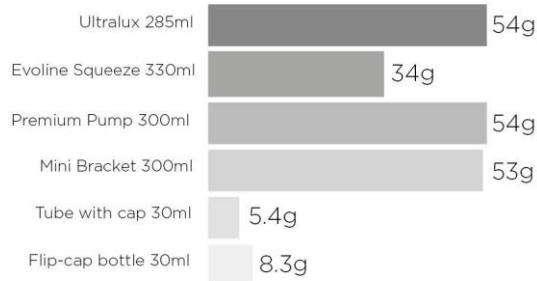

Plastic Weights

Less plastic compared to 24 amenity bottles

Based on the average usage per month on the average size bottle

*Based on 100 rooms with an occupancy rate of 70% per room per month.